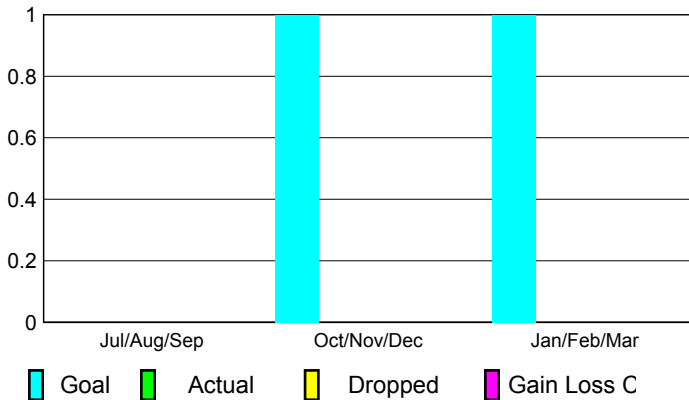

2009-2010 GMT Quarterly Report for District (or Undistricted) **District 51 C**

GMT: Doctor CARLOS E JUSTINIAN

Location: PUERTO RICO

GMT CA: 3

CLUBS

Club Results
2009-2010

Clubs
2008-2009

Month	New Club Goal	Actual New Clubs	Actual Dropped Clubs	Gain/Loss of Clubs	Gain/Loss of Clubs
Jul/Aug/Sep	0	0	0	0	-1
Oct/Nov/Dec	1	0	0	0	0
Jan/Feb/Mar	1	0	0	0	0
Totals	2	0	0	0	-1

Club Results 2009-2010

Goal, New, Dropped, Gain/Loss

Comparison of Club Gain/Loss

Current Year Compared to the Previous Year

YTD Status Quo Clubs 2009-2010

Status Quo Clubs Compared to Status Quo Members

MEMBERSHIP