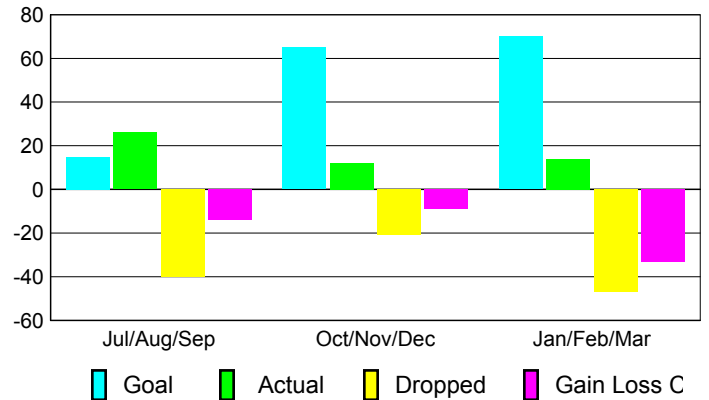

Membership Results 2009-2010

Goal, New, Dropped, Gain/Loss

Comparison of Membership Gain/Loss

Current Year Compared to the Previous Year