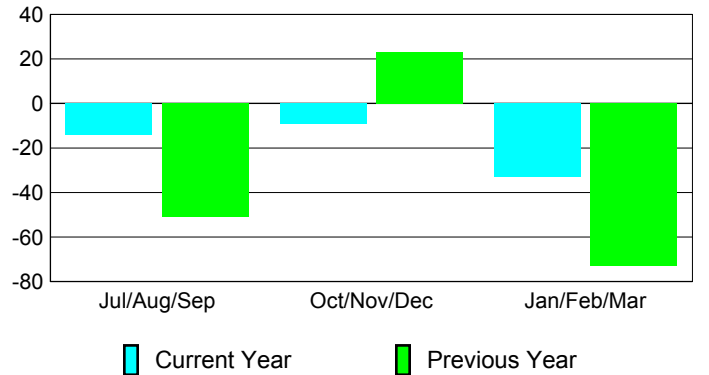

Membership Results
2009-2010

Membership
2008-2009

Month	Net Memb Goal	Actual New Memb	Actual Dropped Memb	Gain/Loss of Memb	Gain/Loss of Memb
Jul/Aug/Sep	15	26	-40	-14	-51
Oct/Nov/Dec	65	12	-21	-9	23
Jan/Feb/Mar	70	14	-47	-33	-73
Totals	150	52	-108	-56	-101

Membership Results 2009-2010

Goal, New, Dropped, Gain/Loss

Comparison of Membership Gain/Loss

Current Year Compared to the Previous Year

Gender Comparison 2009-2010

Jul/Aug/Sep

Oct/Nov/Dec

Jan/Feb/Mar