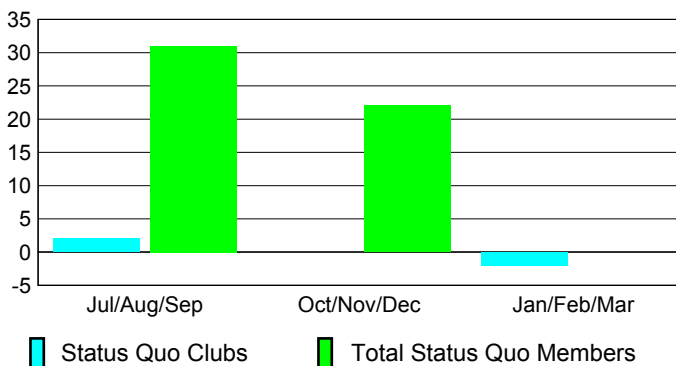

Club Results 2009-2010

Goal, New, Dropped, Gain/Loss

Comparison of Club Gain/Loss

Current Year Compared to the Previous Year

YTD Status Quo Clubs 2009-2010

Status Quo Clubs Compared to Status Quo Members

MEMBERSHIP

Membership Results
2009-2010

Membership
2008-2009

Month	Net Memb Goal	Actual New Memb	Actual Dropped Memb	Gain/Loss of Memb	Gain/Loss of Memb
Jul/Aug/Sep	15	26	-40	-14	-51
Oct/Nov/Dec	65	12	-21	-9	23
Jan/Feb/Mar	70	14	-47	-33	-73
Totals	150	52	-108	-56	-101